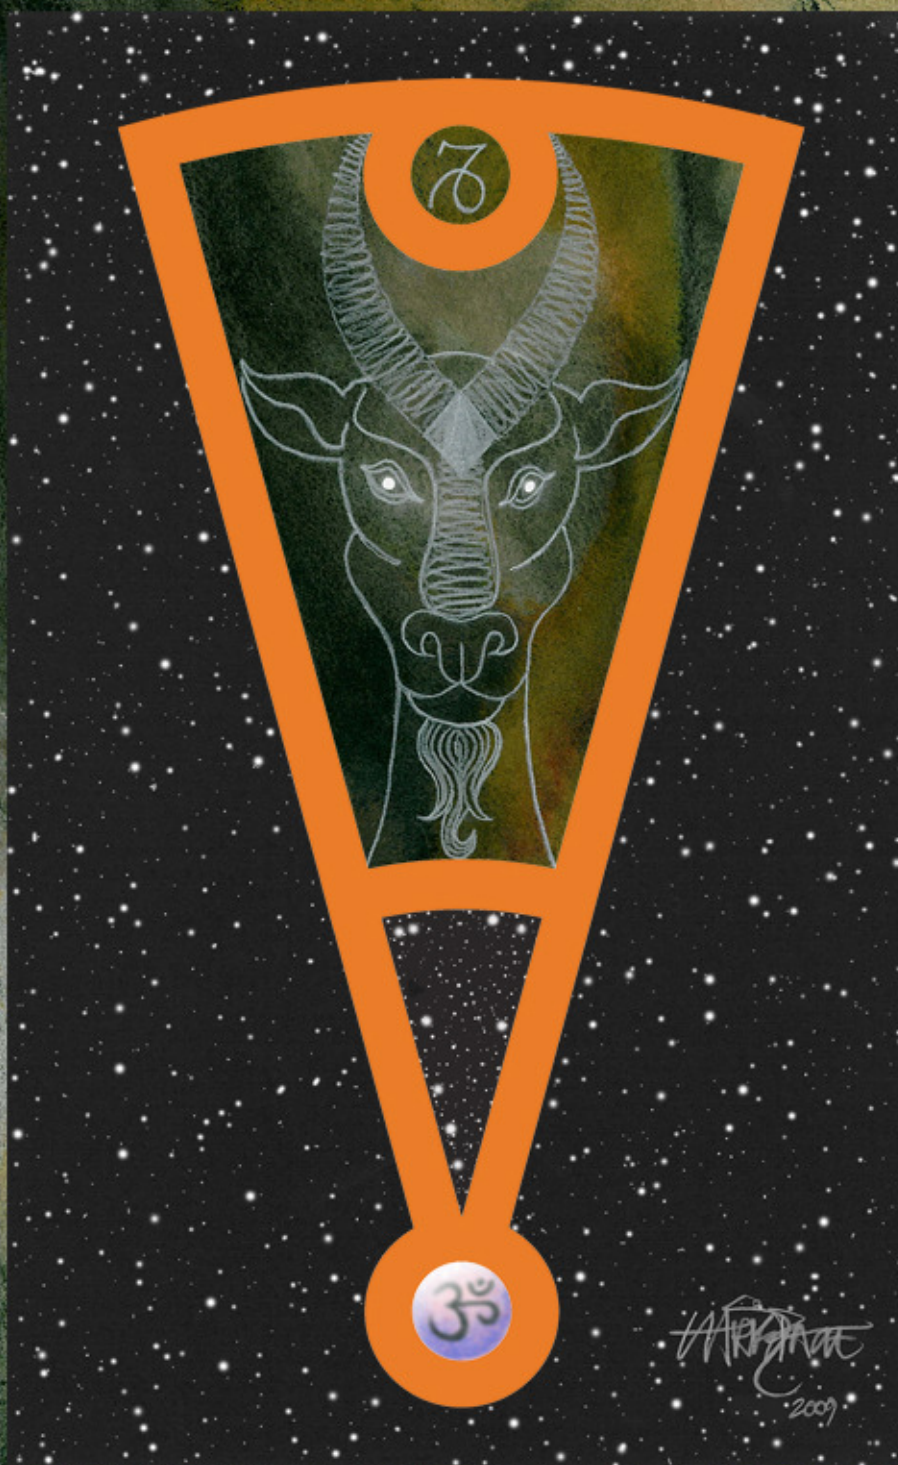

CAPRICORN  
22nd December - 20th January

*Handwritten signature and date*  
2009

[www.ourpsychicart.com](http://www.ourpsychicart.com)

## 22nd December - 20th January

**CAPRICORNS** planet is Saturn, the Greek God of Time. Saturn is the ruler of structure and discipline.

**ELEMENTAL** Influence for Capricorn is Earth. This character is unlike any other earth sign in that they are more akin to solid ground rather than any particular landscape. They are a universal foundation.