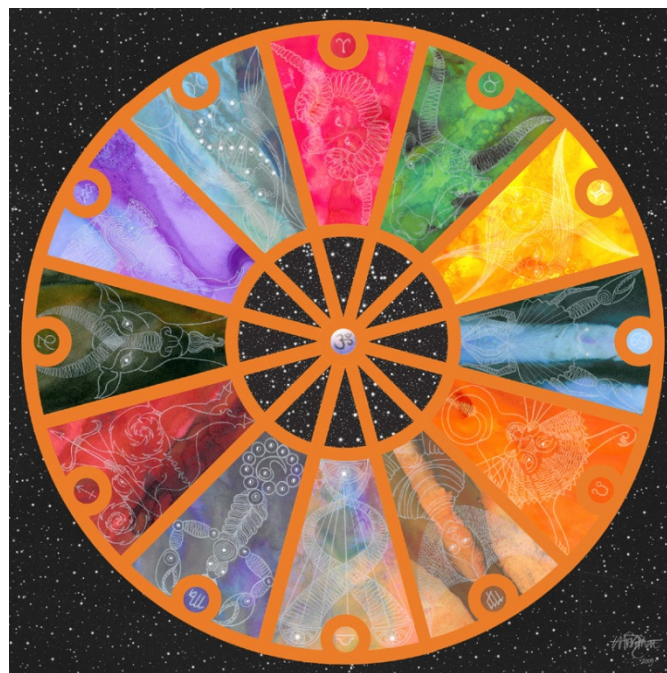

and hard before committing, use their charm to hide discomfort, can be very easily put off by teasing (even when it is a joke). CAPRICORNS are the only sign that sees love and sex as the same thing. They will become more comfortable with both as they grow older. CAPRICORNS are typically compatible with Taurus, Virgo and Pisces

FAMOUS CAPRICORNS Annie Lennox, Mao Tse-Tung, Isaac Newton, Saint Joan of Arc, Elvis Presley, Martin Luther King, Muhammad Ali and Stefan Edberg.

The wheel is complete - commenced in March 2009 and completed November 2009 - a nine month gestation. Each zodiac signs sits within a repeating segment from which is sub divided (1.618) to show the sign illustration and it's consolation below. All segments revolve around OM at the centre. Each sign illustration has spirals within it that connects points of energy to the next in each direction. Now that it is finally completed the 12 are in place around 1 and all consolations are joined in the space. Each individual star segment is a painting in its own right, ink on water colour paper with the illustration drawn in white pastel. Check out your own star sign painting - high quality unframed or framed greeting cards prints available at www.ourpsychicart.com to purchase.